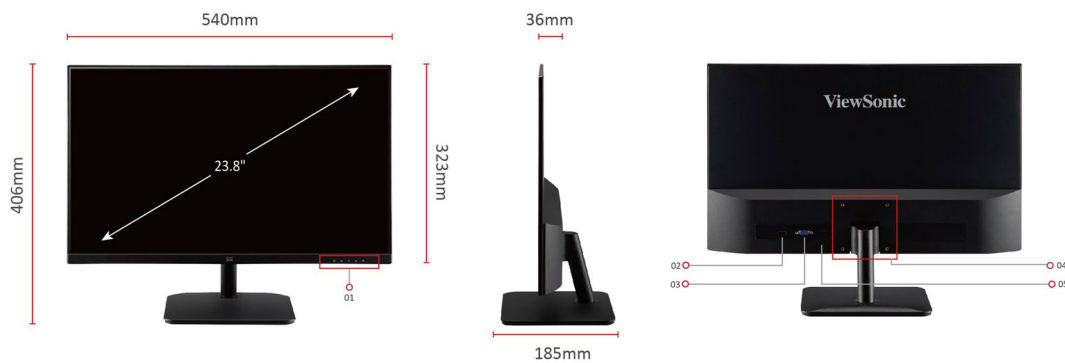

Product Description

The ViewSonic VA2432-h is a 24" Full HD IPS monitor with HDMI and VGA input for business or home usage. With SuperClear® IPS technology and Full HD resolution, images are clear and detailed from a wide range of viewing angles. The VA2432-h's three-sided frameless bezel design delivers a seamless viewing experience. This monitor provides six ViewMode presets that deliver optimized screen performance in different applications. Eye-Care technology and energy-saving Eco mode help to eliminate eye strain from extended viewing periods. With VESA-compatible mount support, this monitor is easy to setup in any environment.

1. Menu Control Panel
2. HDMI
3. VGA
4. VESA Compatible (Wall Mount 75x75mm)
5. AC IN

DISPLAY

Display Size (in.):	24
Viewable Area (in.):	23.8
Panel Type:	IPS Technology
Resolution:	1920 x 1080
Resolution Type:	FHD
Static Contrast Ratio:	1,000:1 (typ)
Dynamic Contrast Ratio:	50M:1
Light Source:	LED
Brightness:	250 cd/m ² (typ)
Colors:	16.7M
Color Space Support:	8 bit (6 bit + Hi-FRC)
Aspect Ratio:	16:9
Response Time (Typical GTG):	4ms
Viewing Angles:	178° horizontal, 178° vertical
Backlight Life (Hours):	30000 Hrs (Min)
Curvature:	Flat
Refresh Rate (Hz):	75
Blue Light Filter:	Yes
Flicker-Free:	Yes
Color Gamut:	NTSC: 72% size (Typ), sRGB: 104% size (Typ)
Pixel Size:	0.275 mm (H) x 0.275 mm (V)
Surface Treatment:	Anti-Glare, Hard Coating (3H)

DIMENSIONS (IMPERIAL) (WXHxD)

Packaging (in.):	23.6 x 15.6 x 4.4
Physical (in.):	21.3 x 16 x 7.3
Physical Without Stand (in.):	21.3 x 12.7 x 1.4

DIMENSIONS (METRIC) (WXHxD)

Packaging (mm):	600 x 395 x 112
Physical (mm):	540 x 406 x 185
Physical Without Stand (mm):	540 x 322 x 36