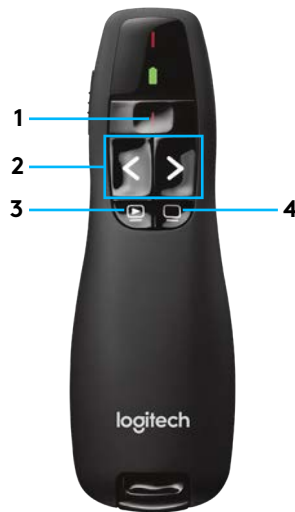

? www.logitech.com/support/r400

FEATURES

- 1 Laser pointer
- 2 Slide forward and back
- 3 Launch slide show
- 4 Black screen
(in some applications)

HAVING PROBLEMS?

- 1 Batteries and polarity OK?
- 2 Power switch on?
- 3 Receiver plugged in?
- 4 Range OK
(up to 15 meters/50 feet)?
- 5 Try restarting
your computer.