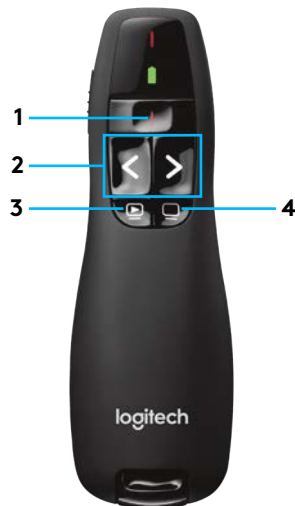

FONCTIONNALITÉS

1. 1 Pointeur laser
2. 2 Diapositive précédente et suivante
3. 3 Lancer le diaporama
4. 4 Écran noir (dans certaines applications)

VOUS RENCONTREZ DES PROBLÈMES?

1. 1 Les piles sont-elles neuves et sont-elles dans le bon sens?
2. 2 Le commutateur d'alimentation est-il activé?
3. 3 Le récepteur est-il branché?
4. 4 La portée est-elle correcte (jusqu'à 15 mètres/ 100 pieds)?
5. 5 Redémarrez l'ordinateur.